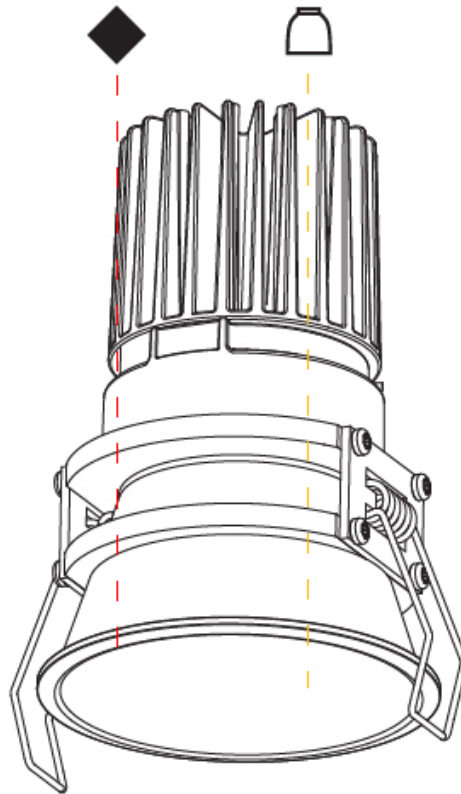

INVADER DEEP RECESSED

A35605-

PROJECT _____

TYPE _____

SPECIFIER _____

QUANTITY _____

DATE _____

A